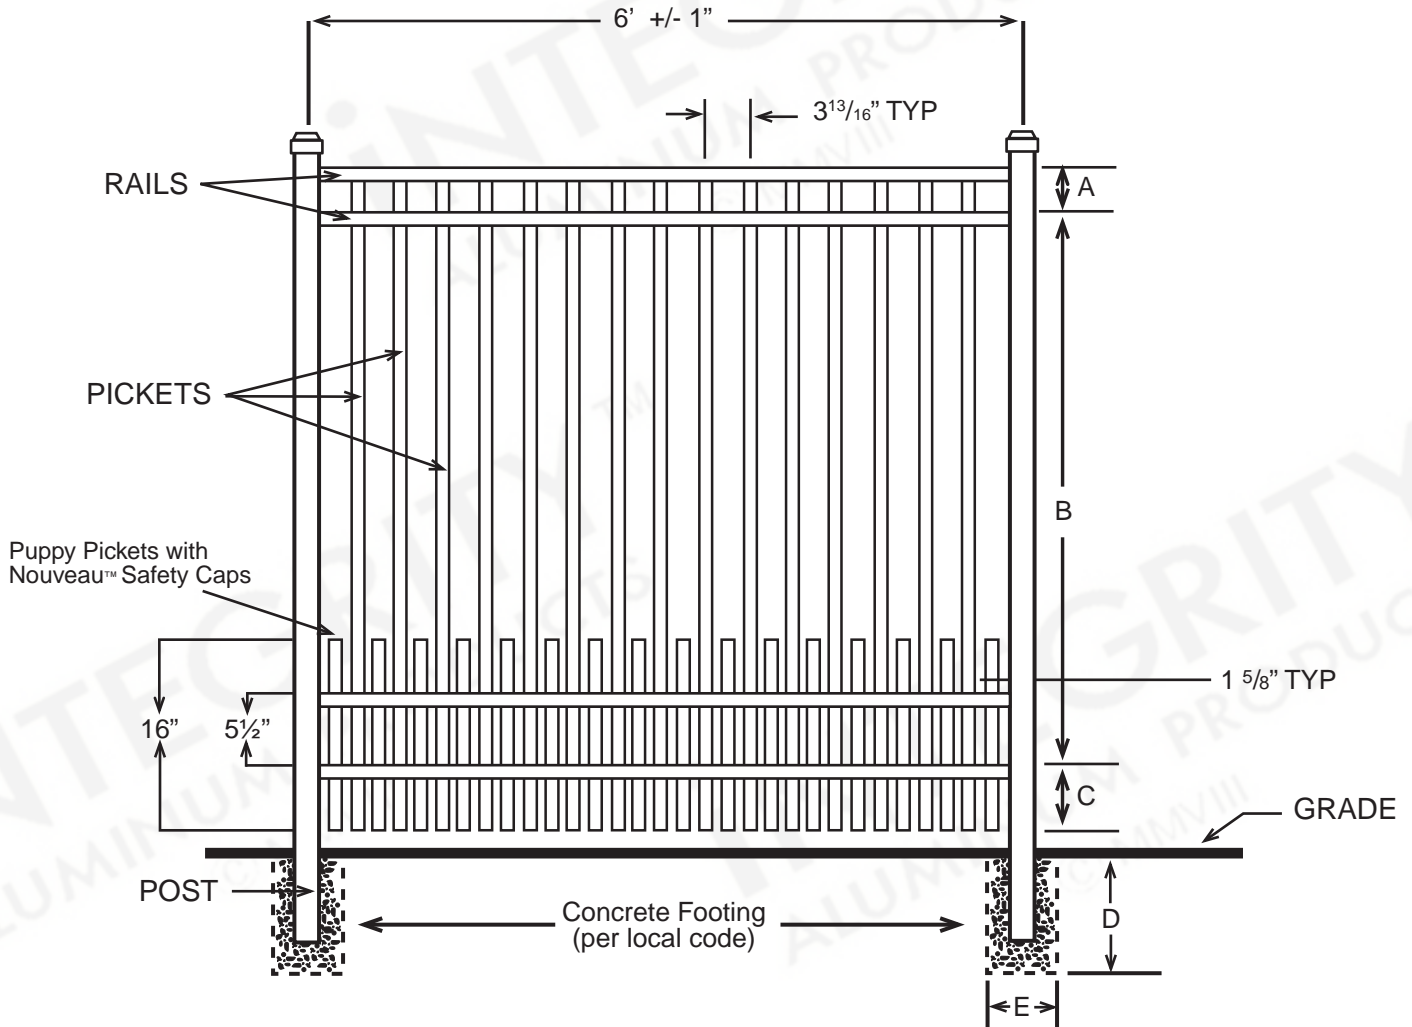

INTEGRITY™

ALUMINUM PRODUCTS

800.762.8876

BOCA GRANDE™ CLASSIC w/ PUPPY PICKETS

DIMENSIONS					
HT	A	B	C	D	E
3'	2"	40½"	5½"	Per Local Code	
3½'	2"	40½"	5½"	Per Local Code	
4'	2"	40½"	5½"	Per Local Code	
All Dimensions Are Nominal					

SPECIFICATIONS RESIDENTIAL	
Posts Available	2" x 2" x .060 Wall 2" x 2" x .080 Wall 2" x 2" x .125 Wall 2½" X 2½" X .100 Wall
Horizontal Rails Side Walls Top Walls	1⅛" x 1" .082" .062"
Pickets Picket Spacing	⅝" x ⅝" x .050 Wall 3⅓/16" and 1⅝"
Heights Available	3, 3½ & 4 Ft.