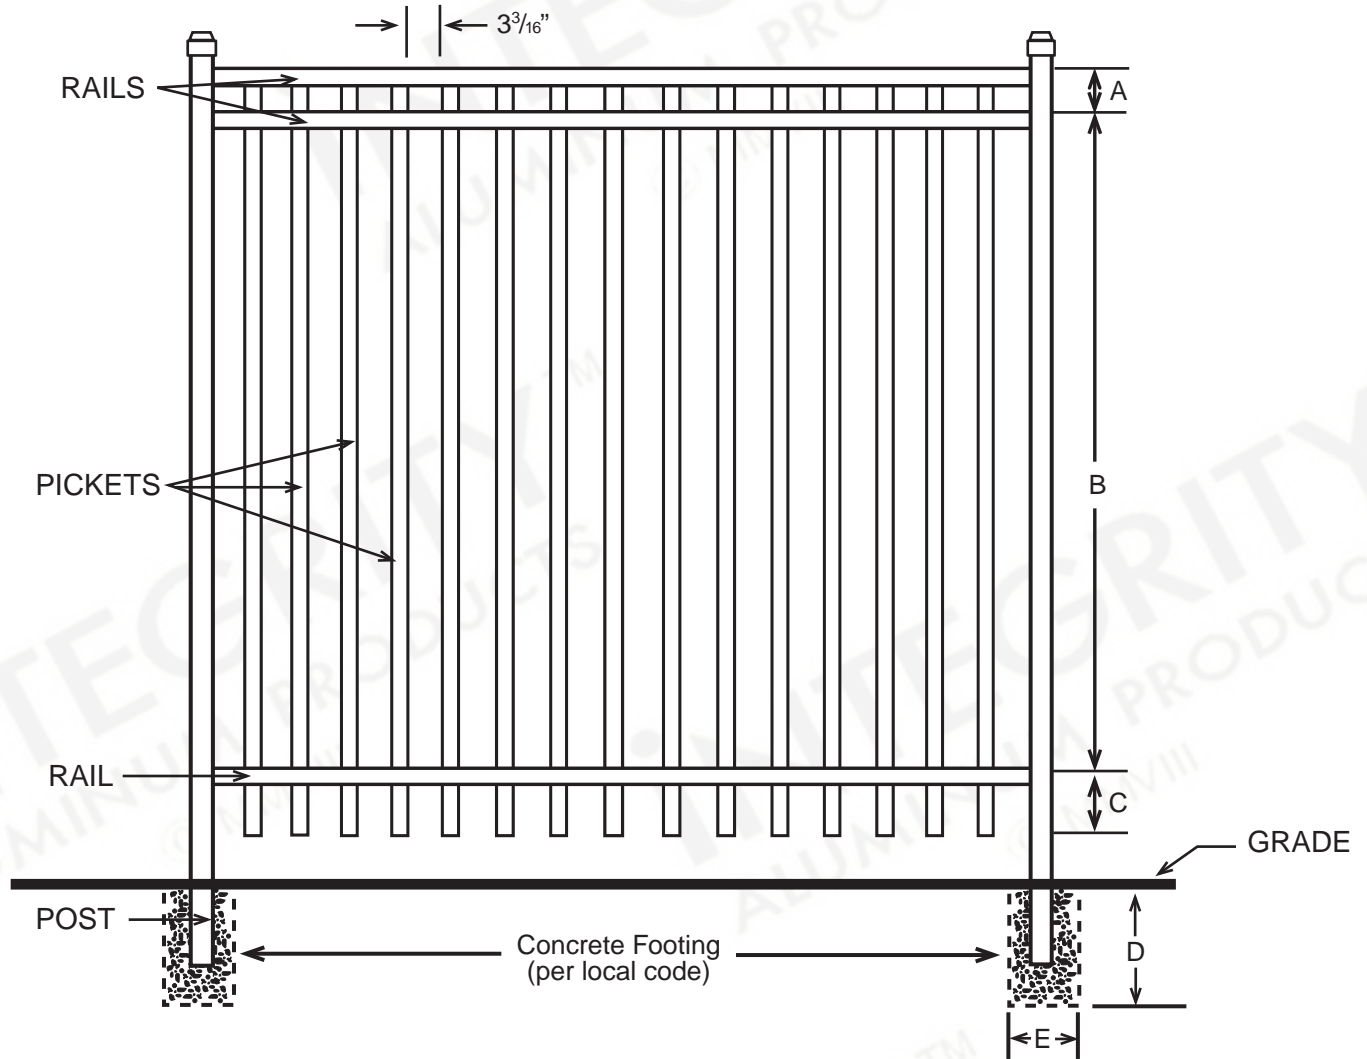

INTEGRITY™

ALUMINUM PRODUCTS

800.762.8876

BOCA GRANDE™ CLASSIC

DIMENSIONS

HT	A	B	C	D	E
3'	2"	40½"	5½"	Per Local Code	
3½'	2"	40½"	5½"	Per Local Code	
4'	2"	40½"	5½"	Per Local Code	
All Dimensions Are Nominal					

SPECIFICATIONS RESIDENTIAL

Posts Available	2" x 2" x .060 Wall 2" x 2" x .080 Wall 2" x 2" x .125 Wall 2½" X 2½" X .100 Wall
Horizontal Rails Side Walls Top Walls	1⅛" x 1" .082" .062"
Pickets Picket Spacing	⅝" x ⅝" x .050 Wall 3 ¹³ / ₁₆ "
Heights Available	3, 3½ & 4 Ft.

SPECIFICATIONS RESIDENTIAL	
Posts Available	2" x 2" x .060 Wall 2" x 2" x .080 Wall 2" x 2" x .125 Wall 2½" X 2½" X .100 Wall
Horizontal Rails Side Walls Top Walls	1⅛" x 1" .082" .062"
Pickets Picket Spacing	⅝" x ⅝" x .050 Wall 1⅝"
Heights Available	3, 3½ & 4 Ft.

SPECIFICATIONS DESIGNER CLASSIC	
Posts Available	2" x 2" x .060 Wall 2" x 2" x .080 Wall 2" x 2" x .125 Wall 2½" X 2½" X .100 Wall
Horizontal Rails Side Walls Top Walls	1⅛" x 1" .082" .062"
Pickets Picket Spacing	1" x 5/8" x .062 Wall 3 7/16"
Heights Available	3, 3½ & 4 Ft.