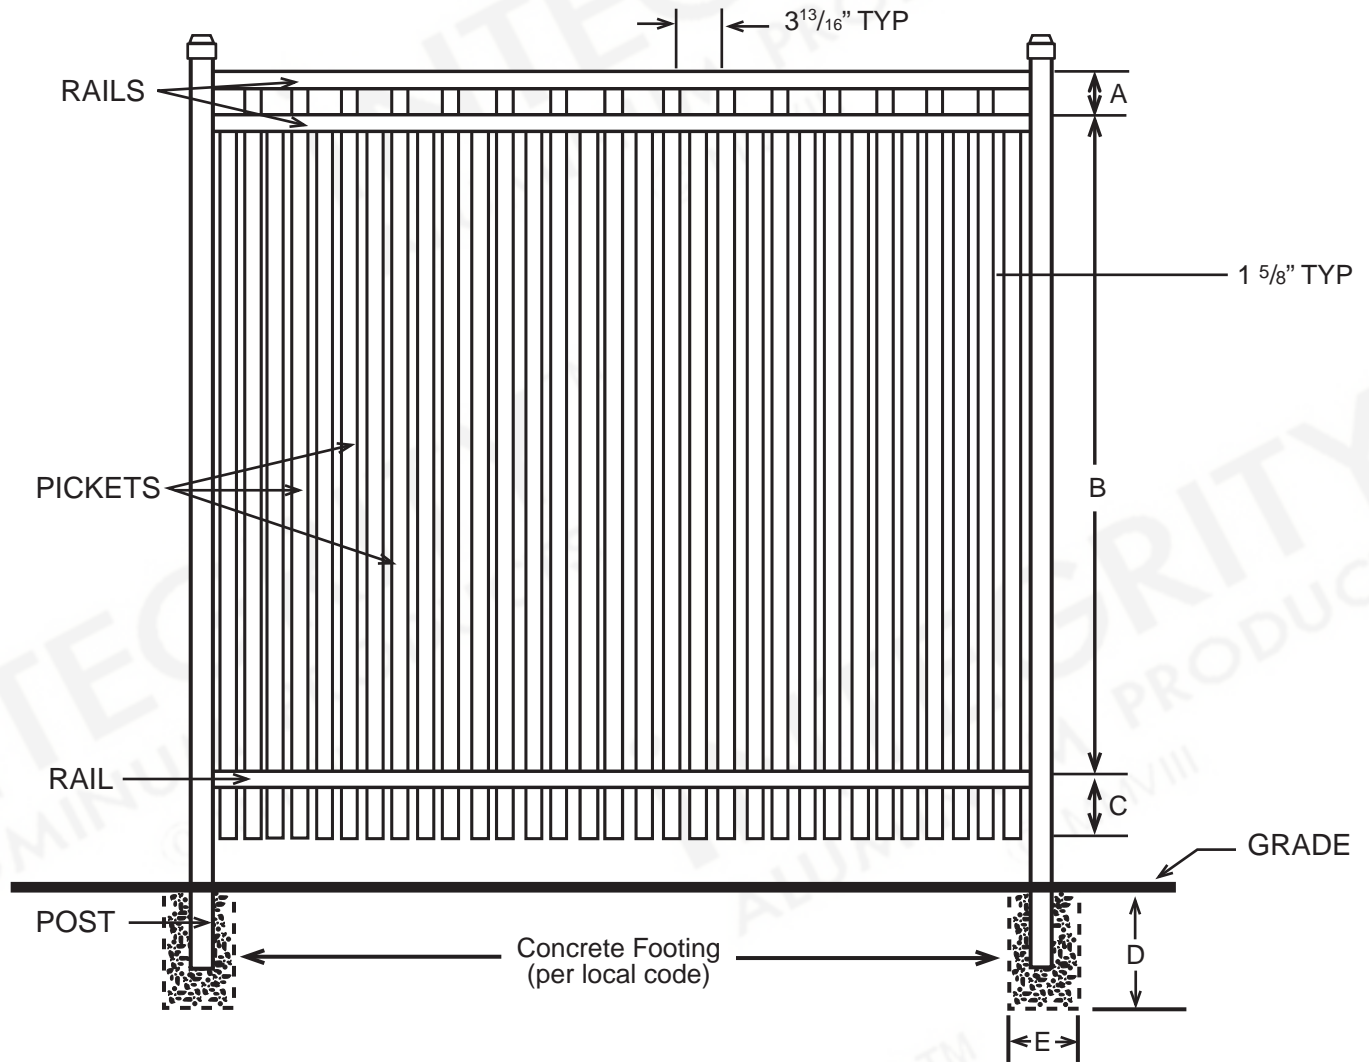

INTEGRITY™

ALUMINUM PRODUCTS

800.762.8876

BOCA GRANDE™ CLASSIC EXTREME

DIMENSIONS					
HT	A	B	C	D	E
3'	2"	40½"	5½"	Per Local Code	
3½'	2"	40½"	5½"	Per Local Code	
4'	2"	40½"	5½"	Per Local Code	
All Dimensions Are Nominal					

SPECIFICATIONS RESIDENTIAL	
Posts Available	2" x 2" x .060 Wall 2" x 2" x .080 Wall 2" x 2" x .125 Wall 2½" X 2½" X .100 Wall
Horizontal Rails Side Walls Top Walls	1⅛" x 1" .082" .062"
Pickets Picket Spacing	⅝" x ⅝" x .050 Wall 1⅝"
Heights Available	3, 3½ & 4 Ft.