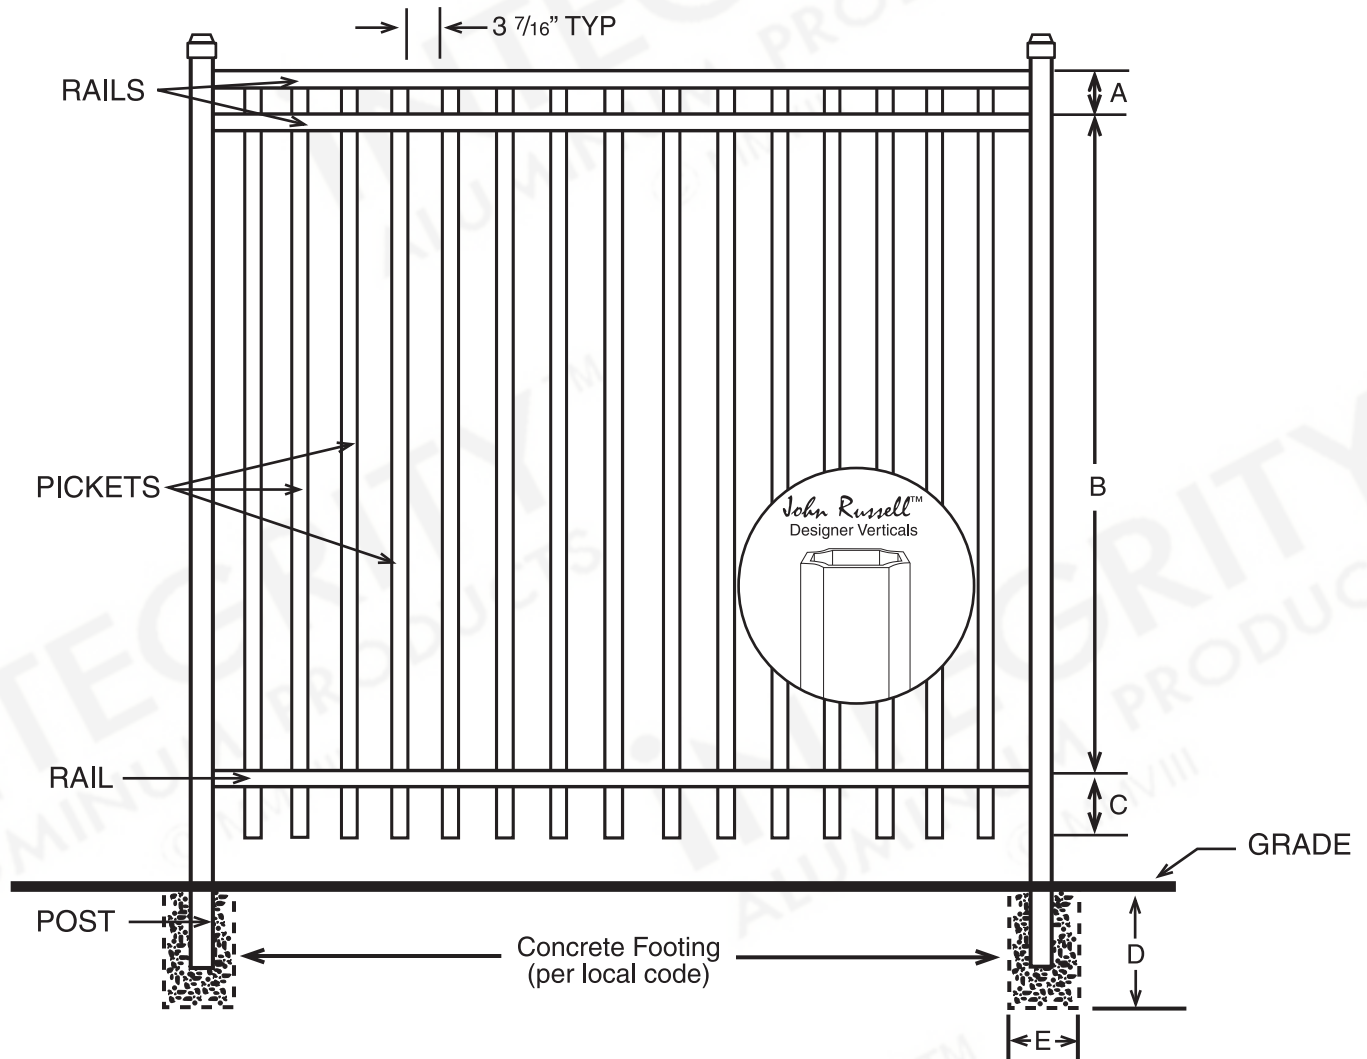

INTEGRITY™

ALUMINUM PRODUCTS

800.762.8876

BOCA GRANDE™

John Russell™ Designer Verticals

DIMENSIONS					
HT	A	B	C	D	E
3'	2"	40½"	5½"	Per Local Code	
3½'	2"	40½"	5½"	Per Local Code	
4'	2"	40½"	5½"	Per Local Code	
All Dimensions Are Nominal					

SPECIFICATIONS DESIGNER CLASSIC	
Posts Available	2" x 2" x .060 Wall 2" x 2" x .080 Wall 2" x 2" x .125 Wall 2½" X 2½" X .100 Wall
Horizontal Rails Side Walls Top Walls	1⅛" x 1" .082" .062"
Pickets Picket Spacing	1" x 5/8" x .062 Wall 3 7/16"
Heights Available	3, 3½ & 4 Ft.